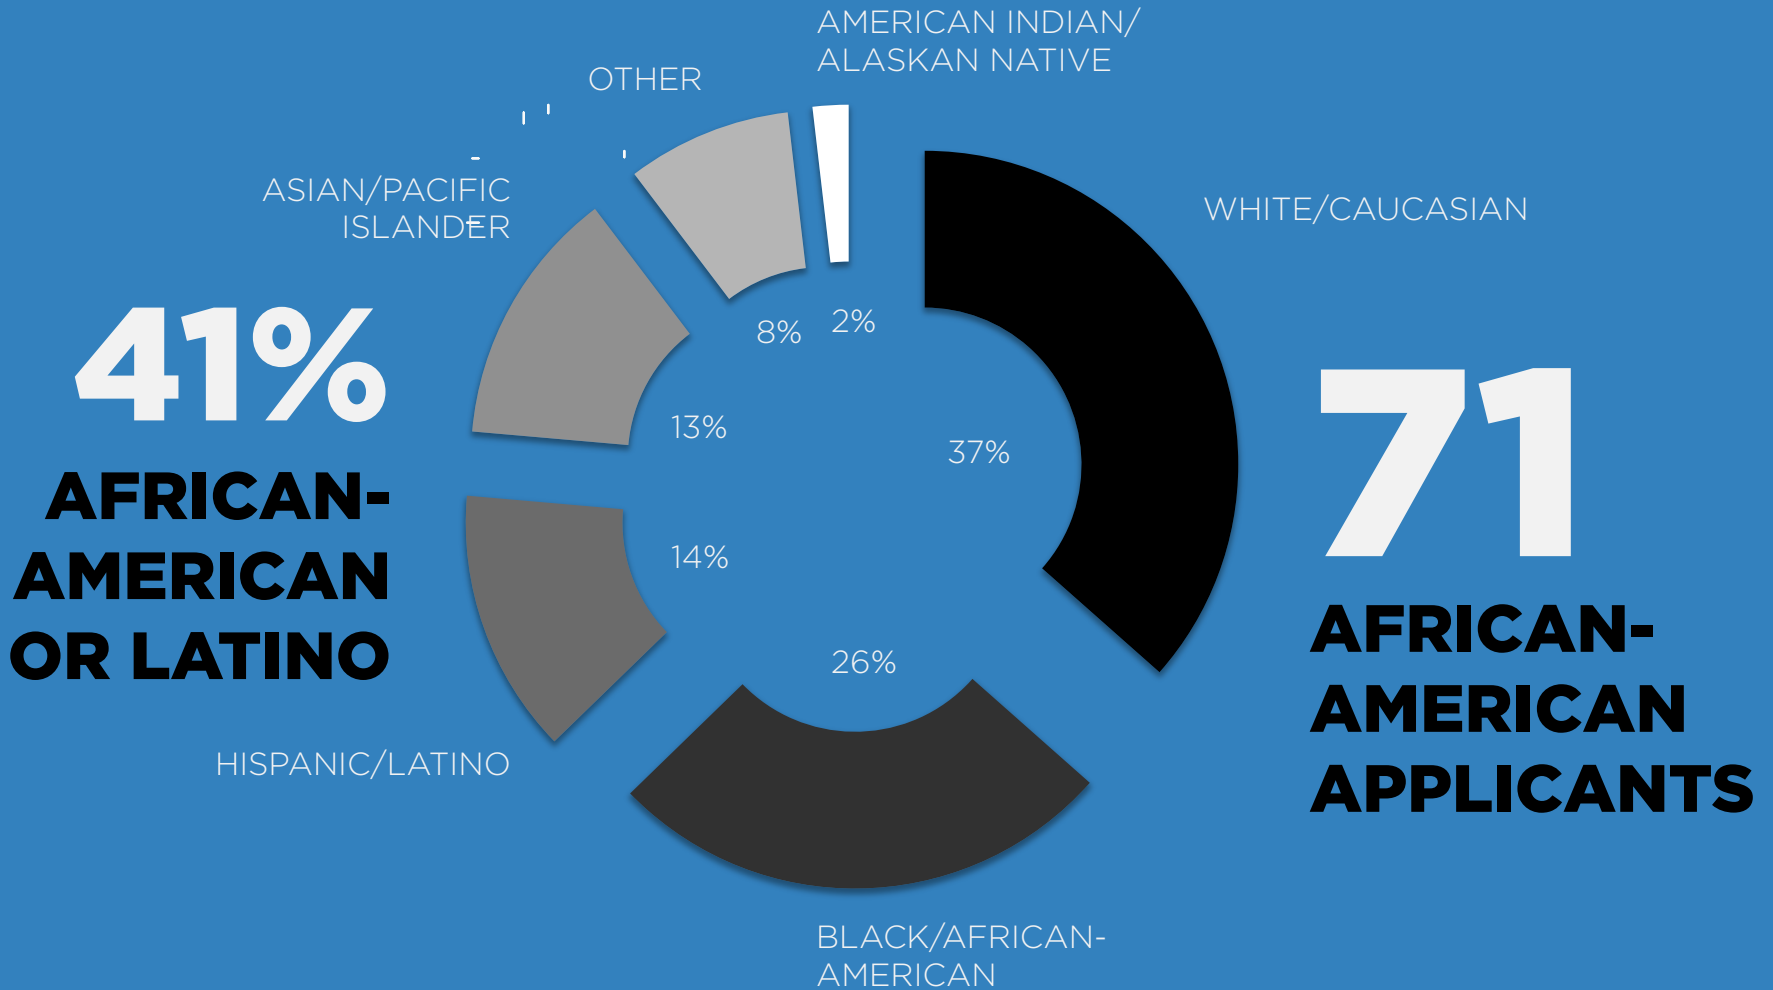

# WHO APPLIES TO THE FELLOWSHIP?

**33% MALE**

**66% FEMALE**

**1% OTHER**

**AVERAGE  
AGE**

**27**

## DIVERSITY OF AMERICAN APPLICANTS

WHERE DO APPLICATIONS COME FROM?