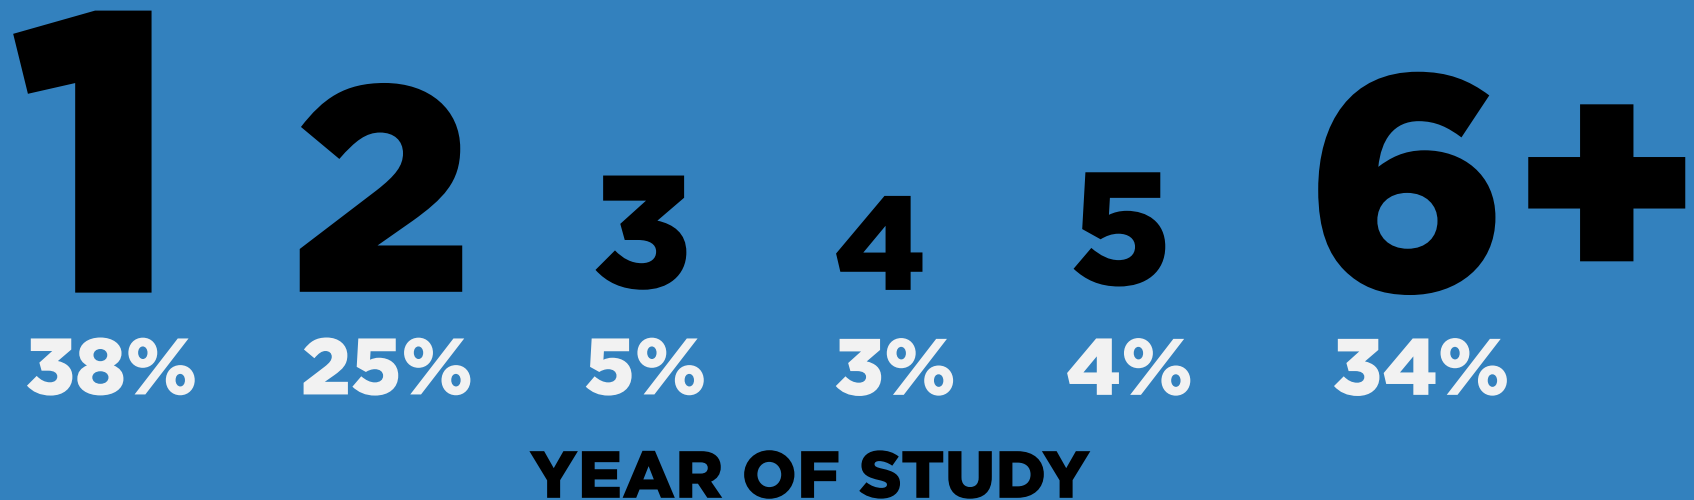

WHO APPLIES TO THE FELLOWSHIP?